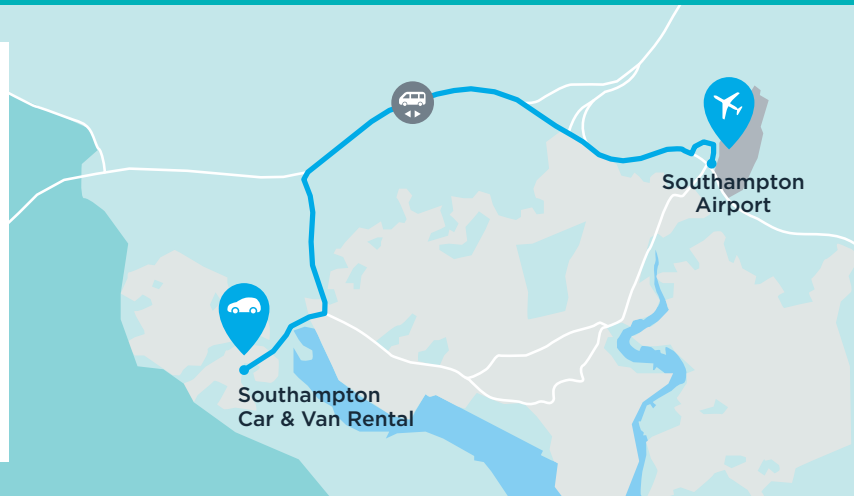

Arnold Clark Car & Van Rental

Airport shuttle bus pick-up and drop-off procedures

Southampton Car & Van Rental

Rushington Roundabout, Totton,
Southampton SO40 9EB

02382 146 440

Approx 8.7 miles from Southampton Airport

Opening hours:

Monday – Friday: 08:00 – 17:30
Saturday: 08:00 – 17:00
Sunday: Closed

During opening hours

Picking up a vehicle

On arrival at Southampton Airport, collect your baggage and call **02382 146 440**. Once your call is connected please provide the rental operator with your name. We will then send our shuttle bus to collect you.

When you leave the airport, please exit to the left and cross over the road. Go over the footbridge to the front of the train station. Our shuttle bus will be located in front of you, or just to the left in the short stay parking area.

Please note: the Southampton branch is approximately 15 minutes from the airport.

Dropping off a vehicle

Your rental vehicle must be returned to the Southampton branch within office hours. Our last departure to the airport is 45 minutes before branch closing time.

Please allow at least 20-30 minutes for your vehicle check in and airport transfer.

Outwith opening hours*

We do not currently offer pick up and drop off outside of office hours.

Please remember:

Remember to bring your driving licence, credit card, passport (if applicable) or proof of address with you when renting a vehicle. All UK drivers must also bring their access code from the DVLA.